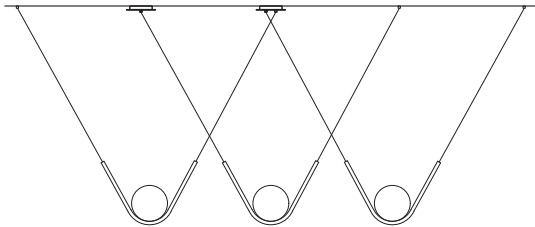

LAROSE
GUYON

+1 450.583.5335
INFO@LAROSEGUYON.COM
621 MARIE-VICTORIN
VERCHÈRES, QUÉBEC
CANADA, J0L 2R0

HANDMADE
IN CANADA