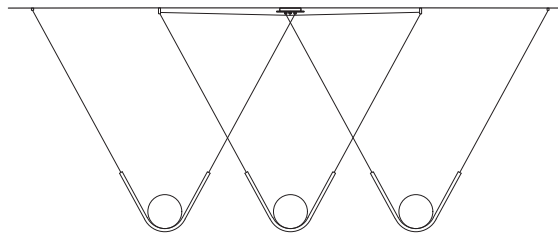

LAROSE
GUYON

+1 450.583.5335
INFO@LAROSEGUYON.COM
621 MARIE-VICTORIN
VERCHÈRES, QUÉBEC
CANADA, J0L 2R0

HANDMADE
IN CANADA